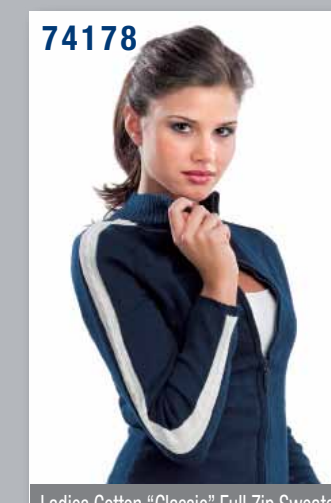

Black-White
Dark Red-White

74147
Ladies Pullover Sport Hood
Capuchon Femme Sport

Black-White Navy-White
Dark Red-White Dark Red-Blue
Dark Red-Black

74069
Ladies "Sorona" Polo
Polo Femme "Sorona"

Black, Navy, Red

74116
Men's S/S Fashion Tee
T-Shirt Mode M/C

Black, White, Steel Blue

74117
Men's L/S Fashion Tee
T-Shirt Mode M/L

Black, White, Steel Blue

74179
Men's Cotton "Classic" Sweater
Chandail Homme "Classique"
en Tricot de Coton

Black-White
Navy-White

74178
Ladies Cotton "Classic" Full Zip Sweater
Chandail Femme "Classique"
en Tricot de Coton

Black-White
Navy-White

74062
Ladies Fine Jersey Tee
T-Shirt Femme Tricot Fin